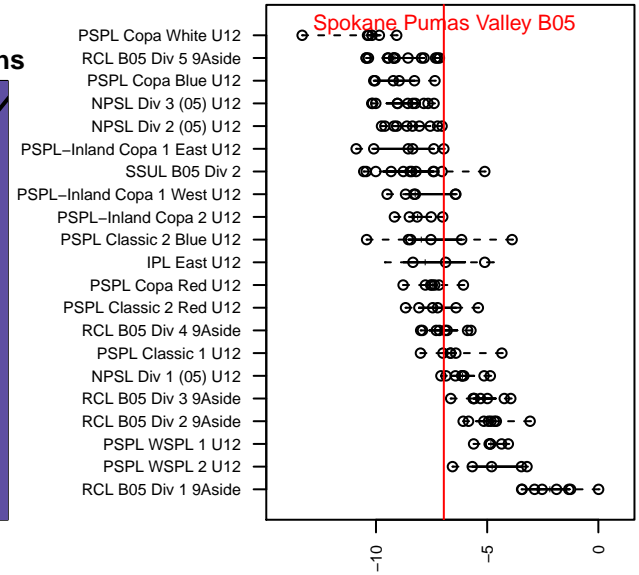

Spokane Pumas Valley B05

Spokane Pumas FC

Spokane, WA

B05 total strength=596

attack=0.86 defense=0.28

fall league = PSPL-Inland Copa 1 East U12

spr league = Spr PSPL-Inland Copa Classic U

notes= Carlsen 2016

alt names used:

Spokane Foxes Pumas FC '05 Pumas Carlsen

PUMAS VALLEY PUMAS

Spokane Foxes Pumas FC '05 Carlsen – Valley

Venues played:

2016 Pend Orielle Cup U12 Silver

2016 PSPL-Inland Copa 1 East U12

2016 Spr PSPL-Inland Copa Classic U12

**attack and defense variance (black dot)
relative to other teams
and top 10 in region**

**attack and defense rating
relative to others at age
and all opponents in last 13 months**

Performance relative to 13 month average